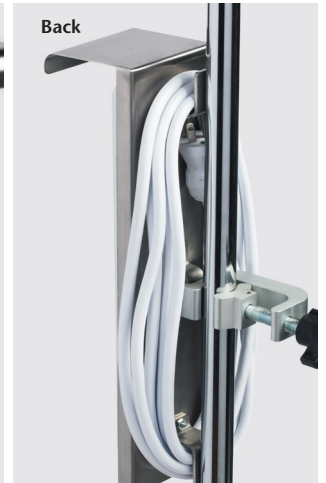

### MODEL: IV-354

- 4-hook top
- Chrome plated steel pole/knob-lock adjustment
- 5-leg cast aluminum base
- Detachable ram's horn hooks with plastic tips
- Soft roll, dual wheel casters
- See available options on next page
- 45 lbs. load capacity under normal use

1

**OPTIONS:**

*IV-46 Pump Tray Support*

*IV-41 Universal Clamp*

*IV-50 Pole Outlet Strip*

*Heavy Duty Black Epoxy Wire Basket*  
*IV-51B - 14" x 8" x 8.5"*  
*IV-52B - 12" x 6" x 6.5"*

*Heavy Duty Stainless Steel Wire Basket*  
*IV-51S - 14" x 8" x 8.5"*  
*IV-52S - 12" x 6" x 6.5"*

*IV-57 Single Ram's Horn*

*IV-44 Oxygen Cylinder Holder*

*IV-56 Drainage Hook*

*IV-43 Steering Handle*

*IV-55 Extra Hooks and Organizer Hooks*

*IV-48 2 lb. Base Stability Weight / V-485 2 lb. Base Stability Weight*