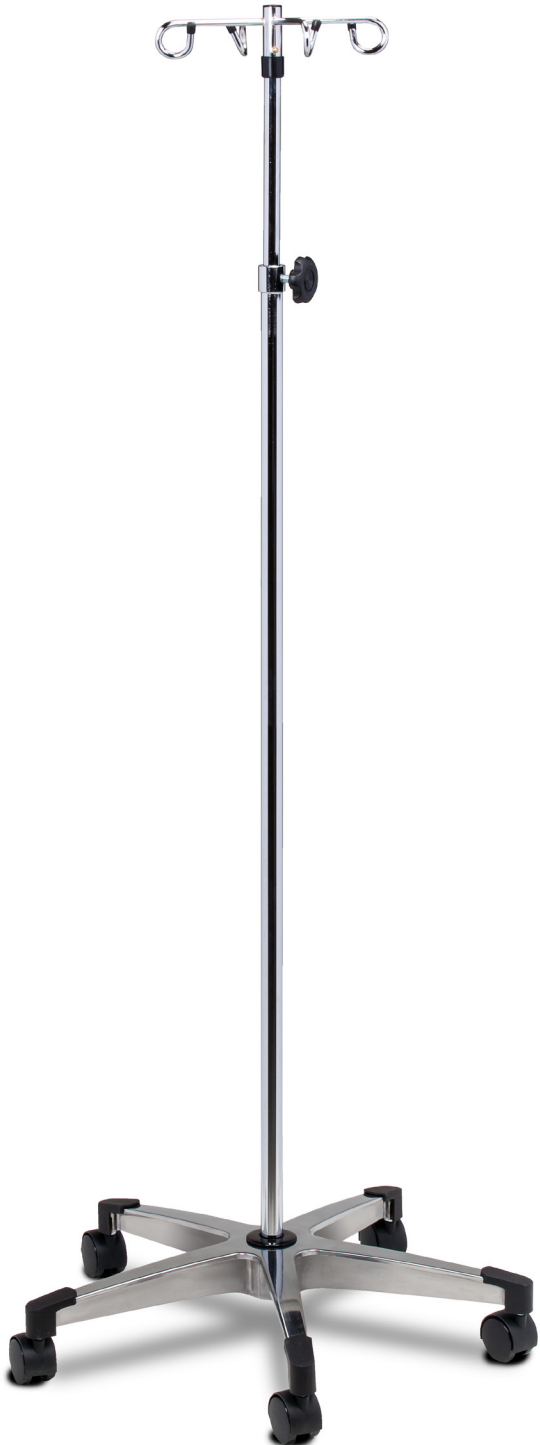

## 5-Leg, 4-Hook IV Pole

### MODEL: IV-354

- 4-hook top
- Chrome plated steel pole/knob-lock adjustment
- 5-leg cast aluminum base
- Detachable ram's horn hooks with plastic tips
- Soft roll, dual wheel casters
- See available options on next page
- 45 lbs. load capacity under normal use

*Shipping Weight: 15 lbs.*

#### SPECIFICATIONS

Base Diameter—26"

Height Range: 56"—99"

California residents please be advised of the following, pursuant to Proposition 65:

 **WARNING:** This product can expose you to chemicals, including chromium, which is known to the State of California to cause cancer or reproductive toxicity. For more information go to [www.P65Warnings.ca.gov](http://www.P65Warnings.ca.gov).