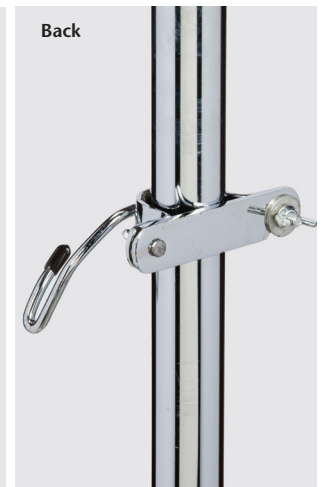

## 5-Leg, 4-Hook IV Pole

### MODEL: IV-354

- 4-hook top
- Chrome plated steel pole/knob-lock adjustment
- 5-leg cast aluminum base
- Detachable ram's horn hooks with plastic tips
- Soft roll, dual wheel casters
- See available options on next page
- 45 lbs. load capacity under normal use

1

**OPTIONS:**

*IV-46 Pump Tray Support*

*IV-41 Universal Clamp*

*IV-50 Pole Outlet Strip*

*Heavy Duty Black Epoxy Wire Basket*  
*IV-51B - 14" x 8" x 8.5"*  
*IV-52B - 12" x 6" x 6.5"*

*Heavy Duty Stainless Steel Wire Basket*  
*IV-51S - 14" x 8" x 8.5"*  
*IV-52S - 12" x 6" x 6.5"*

*IV-57 Single Ram's Horn*

*IV-44 Oxygen Cylinder Holder*

*IV-56 Drainage Hook*

*IV-43 Steering Handle*

*IV-55 Extra Hooks and Organizer Hooks*

*IV-48 2 lb. Base Stability Weight / V-485 2 lb. Base Stability Weight*