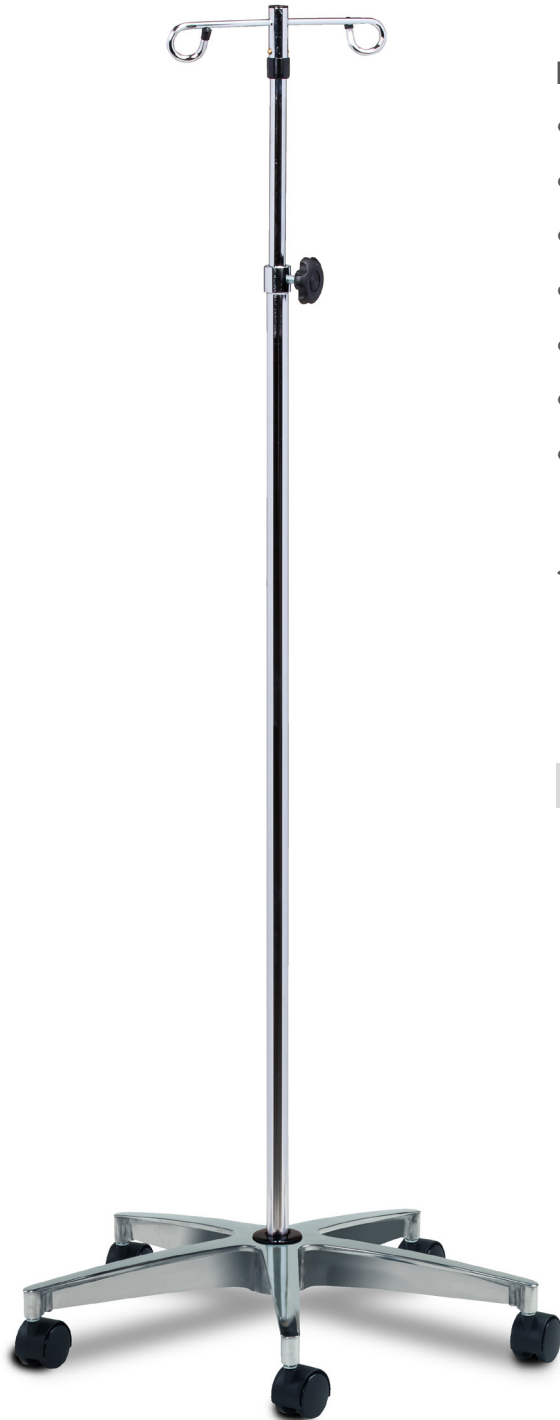

5-Leg, 2-Hook IV Pole

MODEL: IV-35

- 2-hook top
- Chrome plated steel pole/knob-lock adjustment
- 5-leg cast aluminum base
- Detachable ram's horn hooks with plastic tips
- Soft roll, dual wheel casters
- See available options on next page
- 45 lbs. load capacity under normal use

Shipping Weight: 15 lbs.

SPECIFICATIONS

Base Diameter—26"

Height Range: 56"—99"

California residents please be advised of the following, pursuant to Proposition 65:

 **WARNING:** This product can expose you to chemicals, including chromium, which is known to the State of California to cause cancer or reproductive toxicity. For more information go to www.P65Warnings.ca.gov.

1

OPTIONS:

IV-46 Pump Tray Support

IV-41 Universal Clamp

IV-50 Pole Outlet Strip

Heavy Duty Black Epoxy Wire Basket
IV-51B - 14" x 8" x 8.5"
IV-52B - 12" x 6" x 6.5"

Heavy Duty Stainless Steel Wire Basket
IV-51S - 14" x 8" x 8.5"
IV-52S - 12" x 6" x 6.5"

IV-57 Single Ram's Horn

IV-44 Oxygen Cylinder Holder

IV-56 Drainage Hook

IV-43 Steering Handle

IV-55 Extra Hooks and Organizer Hooks

IV-48 2 lb. Base Stability Weight / V-485 2 lb. Base Stability Weight