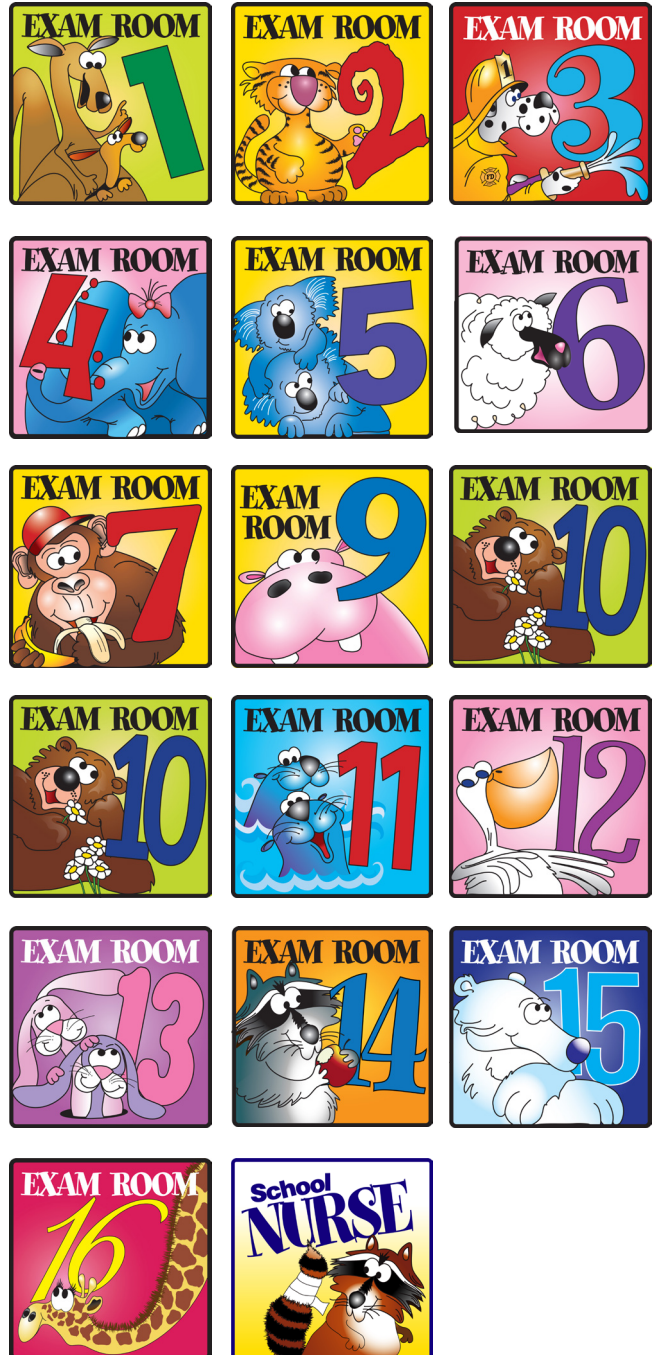

Pediatric Exam Room Signs

ALL MODELS

Pediatric Exam Room Signs are designed exclusively by Clinton Industries for offices and clinics.

- All Pediatric Exam Room Signs are sold individually as shown
- Each is pre-mounted on ridged black plastic that easily mounts to any smooth flat surface with the supplied hook and loop strips.
- Also available as "sticker only" to stick directly onto smooth door surface or glass. PLEASE NOTE " STICKER ONLY" when ordering.

California residents please be advised of the following, pursuant to Proposition 65:

! **WARNING:** This product can expose you to chemicals, including vinyl chloride, which is known to the State of California to cause cancer. For more information go to www.P65Warnings.ca.gov.

3

SPECIFICATIONS

5.5" x 5.5"