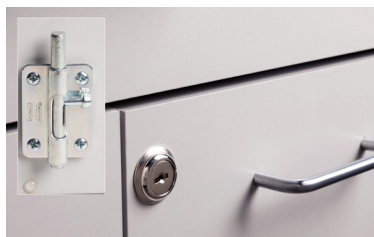

066 Door and Inside Latch Combo

Finishes