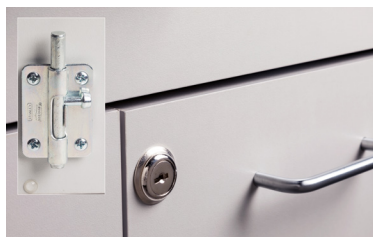

066 Door and Inside Latch Combo

Finishes