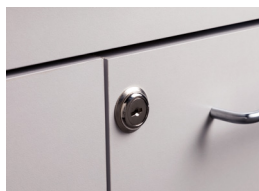

Treatment Cabinet with 2 Doors and 2 Drawers

CLASSIC CLINTON
• LAMINATE CASEWORK •

MODEL 8822

- Fully adjustable, soft-close, door hinges
- Smooth glide, drawers with one-piece, metal sides and a load capacity of 75 lbs.
- Tough chip resistant edges
- Satin chrome pulls
- Choice of solid color or woodgrain laminates
- Optional locks are available

8822 SPECIFICATIONS

24 W x 18.25 D x 35" H

California residents please be advised of the following, pursuant to Proposition 65:

! **WARNING:** This product can expose you to chemicals, including chromium, which is known to the State of California to cause cancer or reproductive toxicity. For more information go to www.P65Warnings.ca.gov.

Options

055 Door & Drawer Locks

066 Door and Inside Latch
Combo

076 Wall Mount Desk with
1 Leg & 1 Drawer

Laminate

Maple

Dark Cherry

Gray