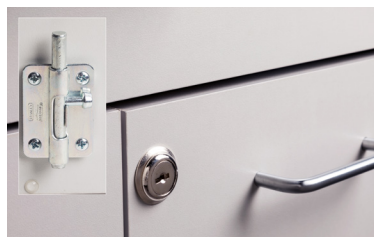

066 Door and Inside Latch Combo

Finishes