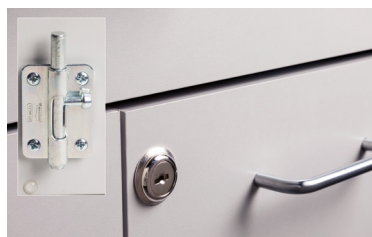

066 Door and Inside Latch Combo

Laminate