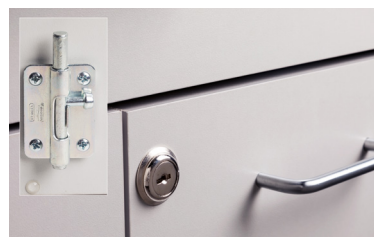

18" Treatment Cabinet with 1 Drawer and 1 Door

CLASSIC CLINTON
• LAMINATE CASEWORK •

MODEL 8811

- Cabinet with 1 drawer, 1 door and 1 adjustable shelf
- Easy-clean, all-laminate surfaces
- Recessed toe-kick
- 3.25" backsplash on top
- Fully adjustable, soft-close, door hinges
- Smooth glide, drawers with one-piece, metal sides and a load capacity of 75 lbs.
- Tough chip resistant edges
- Satin chrome pulls
- Choice of solid color or woodgrain laminates
- Optional locks are available

8811 SPECIFICATIONS

18" W x 18" D x 35" H

California residents please be advised of the following, pursuant to Proposition 65:

! **WARNING:** This product can expose you to chemicals, including chromium, which is known to the State of California to cause cancer or reproductive toxicity. For more information go to www.P65Warnings.ca.gov.

Options

055 Door & Drawer Locks

066 Door and Inside Latch Combo

Laminate

Maple

Dark Cherry

Gray

Slate Gray