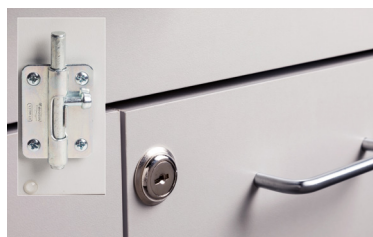

18" Treatment Cabinet with 1 Door

CLASSIC CLINTON
• LAMINATE CASEWORK •

MODEL 8801

- Cabinet with 1 door and 1 adjustable shelf
- Easy-clean, all-laminate surfaces
- Recessed toe-kick
- 3.25" backsplash on top
- Fully adjustable, soft-close, door hinges.
- Tough chip resistant edges
- Satin chrome pulls
- Choice of solid color or woodgrain laminates
- Optional locks are available

8801 SPECIFICATIONS

18" W x 18" D x 35" H

California residents please be advised of the following, pursuant to Proposition 65:

! **WARNING:** This product can expose you to chemicals, including chromium, which is known to the State of California to cause cancer or reproductive toxicity. For more information go to www.P65Warnings.ca.gov.

Options

055 Door Locks

066 Door and Inside Latch Combo

Laminate

Maple

Dark Cherry

Gray

Slate Gray