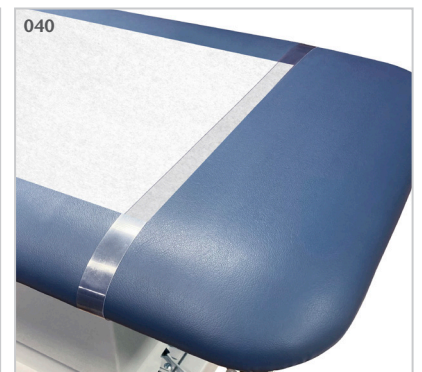

Power-Glide, Hi-Lo, Treatment Table with Adjustable Backrest, Footrest & Stirrups

MODEL 87360

- One of the most affordable power tables in its class
- Features an adjustable backrest, friction-lock, footrest and stirrups
- Pneumatic backrest is adjustable from either side and raises to a maximum of approximately 80°
- Footrest is adjustable from either side and raises to approximately 75° from flat
- Retractable, stirrups swing out to a maximum of 35°
- Smooth-glide, electric power height adjustment
- Ultra heavy-duty base with solid, one-piece, steel ends
- Easy-clean, ABS plastic center shroud hides lift components and provides a clean look
- Rigid, one-piece, laser-cut steel top frame
- Durable gray powder-coated steel frame
- Self-lubricating pivot points
- Smooth 110 volt electric height adjustment
- Power supply and motor meets UL 60601-1 and CAN/CSA C22.2 601.1
- Fast easy motor access via ABS side panels
- Hands-free low voltage foot control
- Seamless, rounded corner, upholstered top
- 2" ultra-firm padding
- Customize with options
- Made in the USA by Clinton Industries
- 500 lbs. (227 kg) lift capacity under normal use
- 3-year limited factory warranty from Clinton Industries

- Accommodates paper rolls from 18" (45.72cm) to 21" (53.34cm) wide

030

Paper Cutter

- Clear plastic with elastic strap and buckle

040

Paper Dispenser/Cutter Combo

- Paper dispenser and paper holder ordered as one option