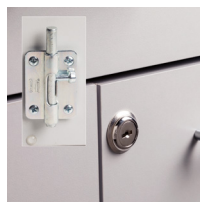

72" Wall & Base Cabinet Combo

867272 Wall and Base Cabinet Combo

Wall Cabinet

- Wall cabinet with 3 doors and 2 adjustable shelves
- Easy-clean, thermofoil surfaces
- No front facing seams
- Shipped in 2 pre-assembled units for easy installation
- Easily mounts with hook and wall rail mounting system
- Choice of 3 Fashion Finishes for cabinet
- Fully adjustable, concealed, soft-close hinges
- Satin finish pulls

Base Cabinet

- Base cabinet with 3 drawers and 6 doors with 3 adjustable shelves
- Easy-clean, thermofoil surfaces
- No front facing seams
- Unit is pre-assembled to save installation time
- Fully adjustable, soft-close hinges
- 3.25" backsplash included with top
- Satin chrome pulls
- Choice of 3 Fashion Finishes for cabinet
- Countertop included. Choice of 6 laminate countertop finishes
- Customize with options

WALL CABINET SPECIFICATIONS

72" W x 12" D x 24" H

BASE CABINET SPECIFICATIONS

72" W x 18" D x 35" H

Options

022 Sink

055 Door Locks

066 Door Lock & Inside Latch Combo