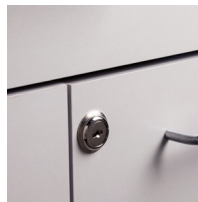

72" Wall & Base Cabinet Combo

867272 Wall and Base Cabinet Combo

Wall Cabinet

- Wall cabinet with 3 doors and 2 adjustable shelves
- Easy-clean, thermofoil surfaces
- No front facing seams
- Shipped in 2 pre-assembled units for easy installation
- Easily mounts with hook and wall rail mounting system
- Choice of 3 Fashion Finishes for cabinet
- Fully adjustable, concealed, soft-close hinges
- Satin finish pulls

Base Cabinet

- Base cabinet with 3 drawers and 6 doors with 3 adjustable shelves
- Easy-clean, thermofoil surfaces
- No front facing seams
- Unit is pre-assembled to save installation time
- Fully adjustable, soft-close hinges
- 3.25" backsplash included with top
- Satin chrome pulls
- Choice of 3 Fashion Finishes for cabinet
- Countertop included. Choice of 6 laminate countertop finishes
- Customize with options

WALL CABINET SPECIFICATIONS

72" W x 12" D x 24" H

BASE CABINET SPECIFICATIONS

72" W x 18" D x 35" H

Options

022 Sink

055 Door Locks

066 Door Lock & Inside Latch Combo