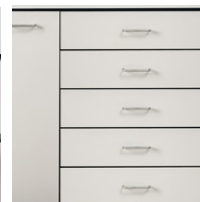

72" Wall & Base Cabinet Combo

867272 Wall and Base Cabinet Combo

Wall Cabinet

- Wall cabinet with 3 doors and 2 adjustable shelves
- Easy-clean, thermofoil surfaces
- No front facing seams
- Shipped in 2 pre-assembled units for easy installation
- Easily mounts with hook and wall rail mounting system
- Choice of 3 Fashion Finishes for cabinet
- Fully adjustable, concealed, soft-close hinges
- Satin finish pulls

Base Cabinet

- Base cabinet with 3 drawers and 6 doors with 3 adjustable shelves
- Easy-clean, thermofoil surfaces
- No front facing seams
- Unit is pre-assembled to save installation time
- Fully adjustable, soft-close hinges
- 3.25" backsplash included with top
- Satin chrome pulls
- Choice of 3 Fashion Finishes for cabinet
- Countertop included. Choice of 6 laminate countertop finishes
- Customize with options

WALL CABINET SPECIFICATIONS

72" W x 12" D x 24" H

BASE CABINET SPECIFICATIONS

72" W x 18" D x 35" H

Options

022 Sink

055 Door Locks

066 Door Lock & Inside Latch Combo