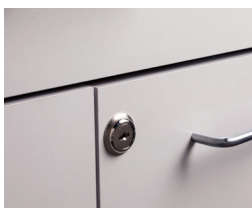

055 Drawer & Door Locks