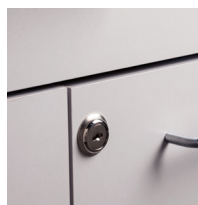

48" Wall & Base Cabinet Combo

864848 Wall and Base Cabinet Combo

Wall Cabinet

- Wall cabinet with 2 doors and 1 adjustable shelf
- Easy-clean, thermofoil surfaces
- No front facing seams
- Unit is pre-assembled to save installation time
- Cabinet easily mounts with hook and rail mounting system
- Satin finish pulls
- Choice of 3 Fashion Finishes for cabinet
- Fully adjustable, concealed, soft-close hinges

Base Cabinet

- Base cabinet with 2 drawers and 4 doors with 2 adjustable shelves
- Easy-clean, thermofoil surfaces
- No front facing seams
- Unit is pre-assembled to save installation time
- Fully adjustable, soft-close hinges
- 3.25" backsplash included with top
- Satin finish pulls
- Choice of 3 Fashion Finishes for cabinet
- Countertop included. Choice of 6 laminate countertop finishes
- Customizable with options

1

WALL CABINET SPECIFICATIONS

48" W x 12" D x 24" H

BASE CABINET SPECIFICATIONS

48" W x 18" D x 35" H

Options

022 Sink

055 Door Locks