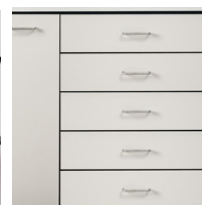

48" Wall & Base Cabinet Combo

864848 Wall and Base Cabinet Combo

Wall Cabinet

- Wall cabinet with 2 doors and 1 adjustable shelf
- Easy-clean, thermofoil surfaces
- No front facing seams
- Unit is pre-assembled to save installation time
- Cabinet easily mounts with hook and rail mounting system
- Satin finish pulls
- Choice of 3 Fashion Finishes for cabinet
- Fully adjustable, concealed, soft-close hinges

Base Cabinet

- Base cabinet with 2 drawers and 4 doors with 2 adjustable shelves
- Easy-clean, thermofoil surfaces
- No front facing seams
- Unit is pre-assembled to save installation time
- Fully adjustable, soft-close hinges
- 3.25" backsplash included with top
- Satin finish pulls
- Choice of 3 Fashion Finishes for cabinet
- Countertop included. Choice of 6 laminate countertop finishes
- Customizable with options

1

WALL CABINET SPECIFICATIONS

48" W x 12" D x 24" H

BASE CABINET SPECIFICATIONS

48" W x 18" D x 35" H

Options

022 Sink

055 Door Locks

066 Door Lock & Inside Latch Combo

044 Add a Cabinet Drawer

076-FP Desk

Cabinet and Countertop colors

fashionfinish
CASEWORK BY CLINTON

Fashion Finishes

Arctic White

Metropolis Gray