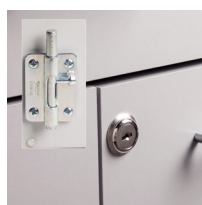

48" Wall & Base Cabinet Combo

864848 Wall and Base Cabinet Combo

Wall Cabinet

- Wall cabinet with 2 doors and 1 adjustable shelf
- Easy-clean, thermofoil surfaces
- No front facing seams
- Unit is pre-assembled to save installation time
- Cabinet easily mounts with hook and rail mounting system
- Satin finish pulls
- Choice of 3 Fashion Finishes for cabinet
- Fully adjustable, concealed, soft-close hinges

Base Cabinet

- Base cabinet with 2 drawers and 4 doors with 2 adjustable shelves
- Easy-clean, thermofoil surfaces
- No front facing seams
- Unit is pre-assembled to save installation time
- Fully adjustable, soft-close hinges
- 3.25" backsplash included with top
- Satin finish pulls
- Choice of 3 Fashion Finishes for cabinet
- Countertop included. Choice of 6 laminate countertop finishes
- Customizable with options

1

WALL CABINET SPECIFICATIONS

48" W x 12" D x 24" H

BASE CABINET SPECIFICATIONS

48" W x 18" D x 35" H

Options

022 Sink

055 Door Locks