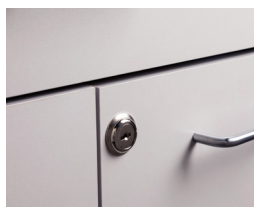

48" Base Cabinet

8648 Base Cabinet

- Base cabinet with 3 doors, 2 drawers and 2 adjustable shelves
- Easy-clean, thermofoil surfaces
- No front facing seams
- Units are pre-assembled to save installation time
- Fully adjustable, soft-close hinges
- Smooth glide, drawers with one-piece metal sides hold up to 75 lbs.
- 3.25" backsplash included with top
- Smart looking, easy-clean, satin chrome pulls
- Choose Arctic White or Metropolis Gray fashion finish
- Countertop included. Choose from 6 laminate countertop finishes
- Customize with options

8648 SPECIFICATIONS

48" W x 18" D x 35" H

Options

022 Sink & Faucet Option

044-FF 5 Drawer Option

055 Drawer & Door Locks

066 Door Locks & Latch Combo

076 Desk Option