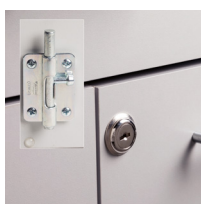

066 Door Lock & Inside Latch Combo