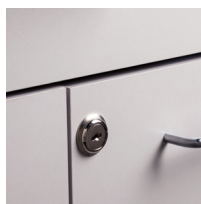

055 Door Locks