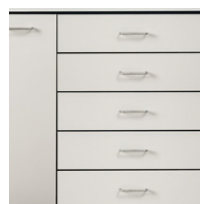

36" Wall & Base Cabinet Combo

863636 Wall and Base Cabinet Combo

Wall Cabinet

- Wall cabinet with 2 doors and 1 adjustable shelf
- Easy-clean, thermofoil surfaces
- No front facing seams
- Unit is pre-assembled to save installation time
- Cabinet easily mounts with hook and rail mounting system
- Satin finish pulls
- Choice of 3 Fashion Finishes for cabinet
- Fully adjustable, concealed, soft-close hinges

Base Cabinet

- Base cabinet with 2 drawers and 2 doors with 2 adjustable shelves
- Easy-clean, thermofoil surfaces
- No front facing seams
- Unit is pre-assembled to save installation time
- Fully adjustable, soft-close hinges
- 3.25" backsplash included with top
- Satin finish pulls
- Choice of 3 Fashion Finishes for cabinet
- Countertop included. Choice of 6 laminate countertop finishes
- Customizable with options

WALL CABINET SPECIFICATIONS

36" W x 12" D x 24" H

BASE CABINET SPECIFICATIONS

36" W x 18" D x 35" H

Options

022 Sink

055 Door Locks

066 Door Lock & Inside Latch Combo

044 Add a Cabinet Drawer

076-FP Desk

Cabinet and Countertop colors

fashionfinish[™]
CASEWORK BY CLINTON

Fashion Finishes

Arctic White

Metropolis Gray

Laminate Countertop Colors