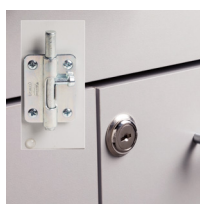

36" Wall & Base Cabinet Combo

863636 Wall and Base Cabinet Combo

Wall Cabinet

- Wall cabinet with 2 doors and 1 adjustable shelf
- Easy-clean, thermofoil surfaces
- No front facing seams
- Unit is pre-assembled to save installation time
- Cabinet easily mounts with hook and rail mounting system
- Satin finish pulls
- Choice of 3 Fashion Finishes for cabinet
- Fully adjustable, concealed, soft-close hinges

Base Cabinet

- Base cabinet with 2 drawers and 2 doors with 2 adjustable shelves
- Easy-clean, thermofoil surfaces
- No front facing seams
- Unit is pre-assembled to save installation time
- Fully adjustable, soft-close hinges
- 3.25" backsplash included with top
- Satin finish pulls
- Choice of 3 Fashion Finishes for cabinet
- Countertop included. Choice of 6 laminate countertop finishes
- Customizable with options

WALL CABINET SPECIFICATIONS

36" W x 12" D x 24" H

BASE CABINET SPECIFICATIONS

36" W x 18" D x 35" H

Options

022 Sink

055 Door Locks

066 Door Lock & Inside Latch Combo