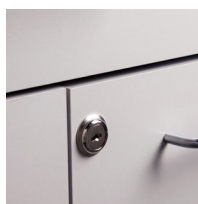

36" Wall & Base Cabinet Combo

863636 Wall and Base Cabinet Combo

Wall Cabinet

- Wall cabinet with 2 doors and 1 adjustable shelf
- Easy-clean, thermofoil surfaces
- No front facing seams
- Unit is pre-assembled to save installation time
- Cabinet easily mounts with hook and rail mounting system
- Satin finish pulls
- Choice of 3 Fashion Finishes for cabinet
- Fully adjustable, concealed, soft-close hinges

Base Cabinet

- Base cabinet with 2 drawers and 2 doors with 2 adjustable shelves
- Easy-clean, thermofoil surfaces
- No front facing seams
- Unit is pre-assembled to save installation time
- Fully adjustable, soft-close hinges
- 3.25" backsplash included with top
- Satin finish pulls
- Choice of 3 Fashion Finishes for cabinet
- Countertop included. Choice of 6 laminate countertop finishes
- Customizable with options

WALL CABINET SPECIFICATIONS

36" W x 12" D x 24" H

BASE CABINET SPECIFICATIONS

36" W x 18" D x 35" H

Options

022 Sink

055 Door Locks

066 Door Lock & Inside Latch Combo