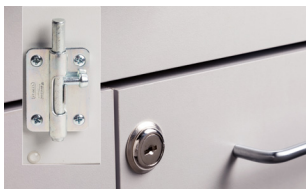

24" Base Cabinet

8624 Base Cabinet

- 2 adjustable shelves
- Easy-clean, thermofoil surfaces
- No front facing seams
- Units are pre-assembled to save installation time
- Fully adjustable, soft-close hinges
- Smooth glide, drawers with one-piece metal sides hold up to 75 lbs.
- 3.25" backsplash included with top
- Smart looking, easy-clean, satin chrome pulls
- Choose Arctic White or Metropolis Gray fashion finish
- Countertop included. Choose from 6 laminate countertop finishes
- Customize with options

1

Shown with sink & faucet option

8624 SPECIFICATIONS

24" W x 18" D x 35" H

Options

022 Sink & Faucet Option

066 Door Lock & Latch Combo

076-FP Desk/postform top