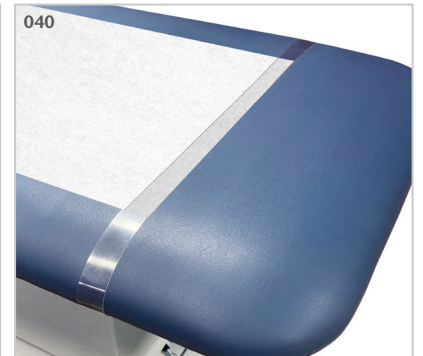

Paper Dispenser/Cutter Combo

- Paper dispenser and paper cutter ordered as one option

034