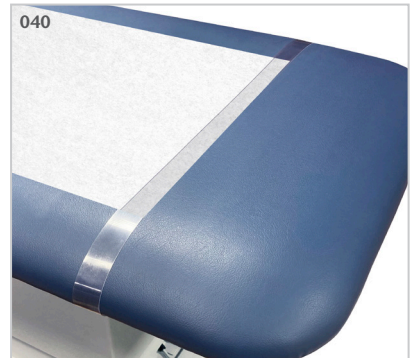

Paper Cutter

- Clear plastic with elastic straps and buckle

040

040