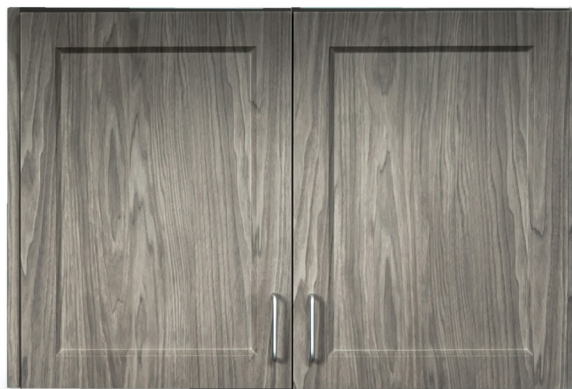

36" Wall Cabinet

8336 Wall Cabinet

- Wall cabinet with 2 doors and 1 adjustable shelf
- Durable, easy-clean, thermofoil surfaces
- No front facing seams
- Unit is pre-assembled to save installation time
- Cabinet easily mounts with hook and rail mounting system
- Fully adjustable, concealed, soft-close hinges
- Smart looking, easy-clean, satin chrome pulls
- Choose Arctic White or Metropolis Gray fashion finish

fashionfinish
CASEWORK BY CLINTON

8336 SPECIFICATIONS

36" W x 12" D x 24" H

California residents please be advised of the following, pursuant to Proposition 65:

! **WARNING:** This product can expose you to chemicals, including chromium, which is known to the State of California to cause cancer or reproductive toxicity. For more information go to www.P65Warnings.ca.gov.