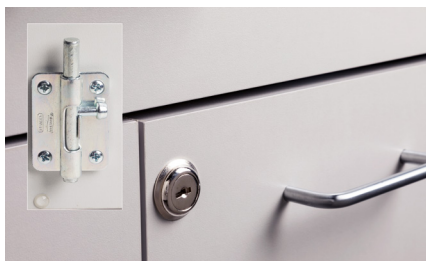

Options

066 Door Lock & Latch Combo