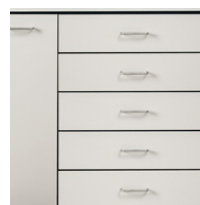

72" Wall & Base Cabinet Combo

827272 Wall and Base Cabinet Combo

Wall Cabinet

- Wall cabinet with 3 doors and 2 adjustable shelves
- Easy-clean, all laminate surface
- Tough, chip resistant edges
- Shipped in 2 units for easy installation
- Easily mounts with hook and wall rail mounting system
- Fully adjustable, concealed, soft-close hinges
- Satin finish pulls
- Choice of solid color or woodgrain laminates

Base Cabinet

- Base cabinet with 3 drawers and 6 doors with 3 adjustable shelves
- Easy-clean, all laminate surfaces
- Tough, chip resistant edges
- Unit is pre-assembled to save installation time
- Fully adjustable, soft-close hinges
- 3.25" backsplash included with top
- Satin chrome pulls
- Choice of solid color or woodgrain laminate finishes for cabinet
- Choice of 6 laminate countertop finishes
- Customize with options

WALL CABINET SPECIFICATIONS

72" W x 12" D x 24" H

BASE CABINET SPECIFICATIONS

72" W x 18" D x 35" H

Options

022 Sink

055 Door Locks

066 Door Locks & Inside Latch

044 Add a Cabinet Drawer

0076 Wall Mount Desk with 1 Leg & 1 Drawer.

Cabinet and Countertop colors

CLASSIC CLINTON •LAMINATE CASEWORK•

Laminate Cabinet Colors

Dark Cherry

Maple

Slate Gray