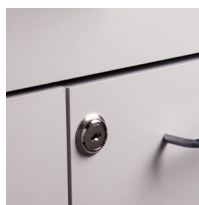

72" Wall & Base Cabinet Combo

827272 Wall and Base Cabinet Combo

Wall Cabinet

- Wall cabinet with 3 doors and 2 adjustable shelves
- Easy-clean, all laminate surface
- Tough, chip resistant edges
- Shipped in 2 units for easy installation
- Easily mounts with hook and wall rail mounting system
- Fully adjustable, concealed, soft-close hinges
- Satin finish pulls
- Choice of solid color or woodgrain laminates

Base Cabinet

- Base cabinet with 3 drawers and 6 doors with 3 adjustable shelves
- Easy-clean, all laminate surfaces
- Tough, chip resistant edges
- Unit is pre-assembled to save installation time
- Fully adjustable, soft-close hinges
- 3.25" backsplash included with top
- Satin chrome pulls
- Choice of solid color or woodgrain laminate finishes for cabinet
- Choice of 6 laminate countertop finishes
- Customize with options

WALL CABINET SPECIFICATIONS

72" W x 12" D x 24" H

BASE CABINET SPECIFICATIONS

72" W x 18" D x 35" H

Options

022 Sink

055 Door Locks

066 Door Locks & Inside Latch