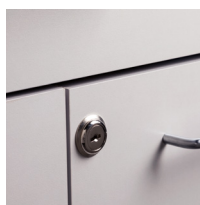

48" Wall & Base Cabinet Combo

824848 Wall and Base Cabinet Combo

Wall Cabinet

- Wall cabinet with 2 doors and 1 adjustable shelf
- Easy-clean, all laminate surface
- Tough, chip resistant edges
- Unit is pre-assembled to save installation time
- Cabinet easily mounts with hook and rail mounting system
- Satin finish pulls
- Choice of solid color or woodgrain laminates
- Fully adjustable, concealed, soft-close hinges

Base Cabinet

- Base cabinet with 2 drawers and 4 doors with 2 adjustable shelves
- Easy-clean, all laminate surfaces
- Tough, chip resistant edges
- Unit is pre-assembled to save installation time
- Fully adjustable, soft-close hinges
- 3.25" backsplash included with top
- Satin finish pulls
- Choice of solid color or woodgrain laminate finishes for cabinet
- Choice of 6 laminate countertop finishes
- Customizable with options

1

WALL CABINET SPECIFICATIONS

48" W x 12" D x 24" H

BASE CABINET SPECIFICATIONS

48" W x 18" D x 35" H

Options

022 Sink

055 Door Locks