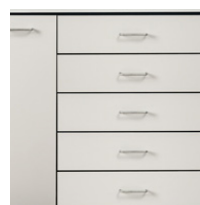

48" Wall & Base Cabinet Combo

824848 Wall and Base Cabinet Combo

Wall Cabinet

- Wall cabinet with 2 doors and 1 adjustable shelf
- Easy-clean, all laminate surface
- Tough, chip resistant edges
- Unit is pre-assembled to save installation time
- Cabinet easily mounts with hook and rail mounting system
- Satin finish pulls
- Choice of solid color or woodgrain laminates
- Fully adjustable, concealed, soft-close hinges

Base Cabinet

- Base cabinet with 2 drawers and 4 doors with 2 adjustable shelves
- Easy-clean, all laminate surfaces
- Tough, chip resistant edges
- Unit is pre-assembled to save installation time
- Fully adjustable, soft-close hinges
- 3.25" backsplash included with top
- Satin finish pulls
- Choice of solid color or woodgrain laminate finishes for cabinet
- Choice of 6 laminate countertop finishes
- Customizable with options

1

WALL CABINET SPECIFICATIONS

48" W x 12" D x 24" H

BASE CABINET SPECIFICATIONS

48" W x 18" D x 35" H

Options

022 Sink

055 Door Locks

066 Door Locks & Inside Latch

044 Add a Cabinet Drawer

076 Wall Mount Desk with 1 Leg & 1 Drawer.

Cabinet and Countertop colors

CLASSIC CLINTON •LAMINATE CASEWORK•

Laminate Cabinet Colors

Dark Cherry

Maple