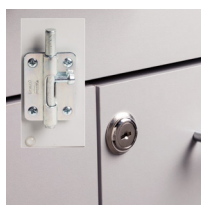

Base Cabinet

- Base cabinet with 2 drawers and 4 doors with 2 adjustable shelves
- Easy-clean, all laminate surfaces
- Tough, chip resistant edges
- Unit is pre-assembled to save installation time
- Fully adjustable, soft-close hinges
- 3.25" backsplash included with top
- Satin finish pulls
- Choice of solid color or woodgrain laminate finishes for cabinet
- Choice of 6 laminate countertop finishes
- Customizable with options

1

WALL CABINET SPECIFICATIONS

48" W x 12" D x 24" H

BASE CABINET SPECIFICATIONS

48" W x 18" D x 35" H

Options

022 Sink

055 Door Locks