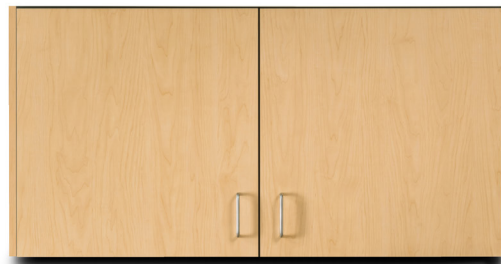

48" Wall & Base Cabinet Combo

824848 Wall and Base Cabinet Combo

Wall Cabinet

- Wall cabinet with 2 doors and 1 adjustable shelf
- Easy-clean, all laminate surface
- Tough, chip resistant edges
- Unit is pre-assembled to save installation time
- Cabinet easily mounts with hook and rail mounting system
- Satin finish pulls
- Choice of solid color or woodgrain laminates
- Fully adjustable, concealed, soft-close hinges

Base Cabinet

- Base cabinet with 2 drawers and 4 doors with 2 adjustable shelves
- Easy-clean, all laminate surfaces
- Tough, chip resistant edges
- Unit is pre-assembled to save installation time
- Fully adjustable, soft-close hinges
- 3.25" backsplash included with top
- Satin finish pulls
- Choice of solid color or woodgrain laminate finishes for cabinet
- Choice of 6 laminate countertop finishes
- Customizable with options

1

WALL CABINET SPECIFICATIONS

48" W x 12" D x 24" H

BASE CABINET SPECIFICATIONS

48" W x 18" D x 35" H

Options

022 Sink

055 Door Locks