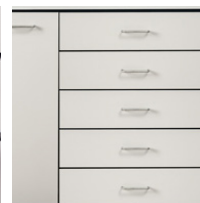

42" Wall & Base Cabinet Combo

824242 Wall and Base Cabinet Combo

Wall Cabinet

- Wall cabinet with 2 doors and 1 adjustable shelf
- Easy-clean, all laminate surface
- Tough, chip resistant edges
- Unit is pre-assembled to save installation time
- Cabinet easily mounts with hook and rail mounting system
- Satin finish pulls
- Choice of solid color or woodgrain laminates
- Fully adjustable, concealed, soft-close hinges

Base Cabinet

- Base cabinet with 2 drawers and 3 doors with 2 adjustable shelves
- Easy-clean, all laminate surfaces
- Tough, chip resistant edges
- Unit is pre-assembled to save installation time
- Fully adjustable, soft-close hinges
- 3.25" backsplash included with top
- Satin finish pulls
- Choice of solid color or woodgrain laminate finishes for cabinet
- Choice of 6 laminate countertop finishes
- Customizable with options

1

WALL CABINET SPECIFICATIONS

42" W x 12" D x 24" H

BASE CABINET SPECIFICATIONS

42" W x 18" D x 35" H

Options

022 Sink

055 Door Locks

066 Door Locks & Inside Latch

044 Add a Cabinet Drawer

076 Wall Mount Desk with 1 Leg & 1 Drawer.

Cabinet and Countertop colors

CLASSIC CLINTON •LAMINATE CASEWORK•

Laminate Cabinet Colors

Dark Cherry

Maple