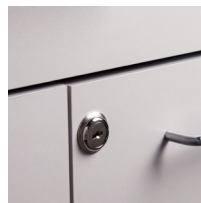

42" Wall & Base Cabinet Combo

824242 Wall and Base Cabinet Combo

Wall Cabinet

- Wall cabinet with 2 doors and 1 adjustable shelf
- Easy-clean, all laminate surface
- Tough, chip resistant edges
- Unit is pre-assembled to save installation time
- Cabinet easily mounts with hook and rail mounting system
- Satin finish pulls
- Choice of solid color or woodgrain laminates
- Fully adjustable, concealed, soft-close hinges

Base Cabinet

- Base cabinet with 2 drawers and 3 doors with 2 adjustable shelves
- Easy-clean, all laminate surfaces
- Tough, chip resistant edges
- Unit is pre-assembled to save installation time
- Fully adjustable, soft-close hinges
- 3.25" backsplash included with top
- Satin finish pulls
- Choice of solid color or woodgrain laminate finishes for cabinet
- Choice of 6 laminate countertop finishes
- Customizable with options

1

WALL CABINET SPECIFICATIONS

42" W x 12" D x 24" H

BASE CABINET SPECIFICATIONS

42" W x 18" D x 35" H

Options

022 Sink

055 Door Locks