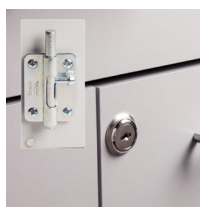

36" Wall & Base Cabinet Combo

823636 Wall and Base Cabinet Combo

Wall Cabinet

- Wall cabinet with 2 doors and 1 adjustable shelf
- Easy-clean, all laminate surface
- Tough, chip resistant edges
- Unit is pre-assembled to save installation time
- Cabinet easily mounts with hook and rail mounting system
- Satin finish pulls
- Choice of solid color or woodgrain laminates
- Fully adjustable, concealed, soft-close hinges

Base Cabinet

- Base cabinet with 2 drawers and 2 doors with 2 adjustable shelves
- Easy-clean, all laminate surfaces
- Tough, chip resistant edges
- Unit is pre-assembled to save installation time
- Fully adjustable, soft-close hinges
- 3.25" backsplash included with top
- Satin finish pulls
- Choice of solid color or woodgrain laminate finishes for cabinet
- Choice of 6 laminate countertop finishes
- Customizable with options

1

WALL CABINET SPECIFICATIONS

36" W x 12" D x 24" H

BASE CABINET SPECIFICATIONS

36" W x 18" D x 35" H

Options

022 Sink

055 Door Locks

066 Door Locks & Inside Latch

044 Add a Cabinet Drawer

0076 Wall Mount Desk with 1 Leg & 1 Drawer.

Cabinet and Countertop colors

CLASSIC CLINTON •LAMINATE CASEWORK•

Laminate Cabinet Colors

Dark Cherry

Maple