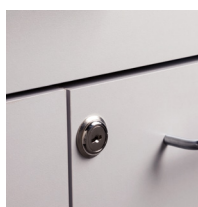

36" Wall & Base Cabinet Combo

823636 Wall and Base Cabinet Combo

Wall Cabinet

- Wall cabinet with 2 doors and 1 adjustable shelf
- Easy-clean, all laminate surface
- Tough, chip resistant edges
- Unit is pre-assembled to save installation time
- Cabinet easily mounts with hook and rail mounting system
- Satin finish pulls
- Choice of solid color or woodgrain laminates
- Fully adjustable, concealed, soft-close hinges

Base Cabinet

- Base cabinet with 2 drawers and 2 doors with 2 adjustable shelves
- Easy-clean, all laminate surfaces
- Tough, chip resistant edges
- Unit is pre-assembled to save installation time
- Fully adjustable, soft-close hinges
- 3.25" backsplash included with top
- Satin finish pulls
- Choice of solid color or woodgrain laminate finishes for cabinet
- Choice of 6 laminate countertop finishes
- Customizable with options

1

WALL CABINET SPECIFICATIONS

36" W x 12" D x 24" H

BASE CABINET SPECIFICATIONS

36" W x 18" D x 35" H

Options

022 Sink

055 Door Locks