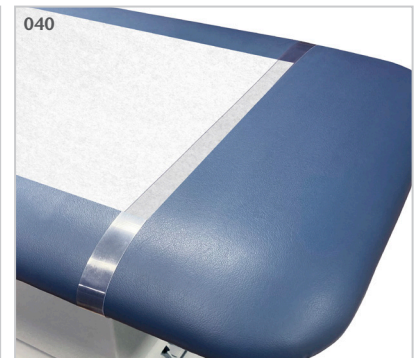

087

Paper Dispenser

- Accommodates paper rolls from 18" (45.72cm) to 21" (53.34cm) wide

030

Paper Cutter

- Clear plastic with elastic straps and buckle

040

Paper Dispenser/Cutter Combo