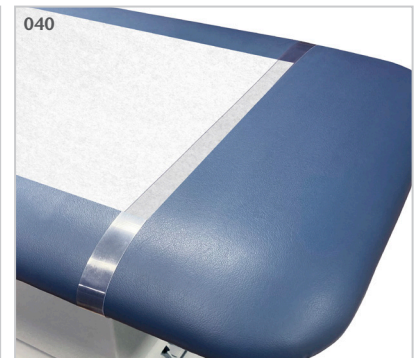

Shrouded, Power Table with Adjustable Backrest and Drop Section

MODEL 81330

- Pneumatic backrest is adjustable from either side and raises 80 degrees from flat
- Footrest is adjustable from either side and raises 80 degrees from flat
- Easy-clean, ABS plastic enclosed lift
- Electric power height adjustment with foot control
- Ultra-strong, uni-frame base and top construction
- Heavy duty, all welded, lift mechanism
- Durable gray powder-coated steel frame
- Self-lubricating pivot points
- Smooth 110 volt electric height adjustment
- Power supply and motor meets UL 60601-1 and CAN/CSA C22.2 601.1
- Hands-free low voltage foot control
- Easy service, self contained, electrical components
- Seamless, rounded corner, upholstered top
- 2" ultra-firm padding
- Customize with options
- Made in the USA by Clinton Industries
- 500 lbs. (227 kg) lift capacity under normal use

- Accommodates paper rolls from 18" (45.72cm) to 21" (53.34cm) wide

030

Paper Cutter

- Clear plastic with elastic straps and buckle

040

Paper Dispenser/Cutter Combo

- Paper dispenser and paper cutter ordered as one option