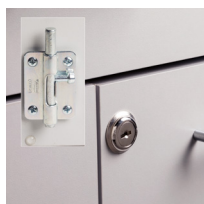

36" Base Cabinet

8036 Base Cabinet

- Base cabinet with 2 drawers and 2 doors with 2 adjustable shelves
- Easy-clean, all laminate surfaces
- Tough, chip resistant edges
- Unit is pre-assembled to save installation time
- Fully adjustable, soft-close hinges
- 3.25" backsplash included with top
- Satin finish pulls
- Choice of solid color or woodgrain laminate finishes for cabinet
- Choice of 6 laminate countertop finishes
- Customizable with options

1

SPECIFICATIONS

36" W x 18" D x 35" H

Options

022 Sink

055 Door Locks

066 Door Locks & Inside Latch

044 Add a Cabinet Drawer