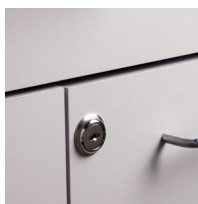

36" Base Cabinet

8036 Base Cabinet

- Base cabinet with 2 drawers and 2 doors with 2 adjustable shelves
- Easy-clean, all laminate surfaces
- Tough, chip resistant edges
- Unit is pre-assembled to save installation time
- Fully adjustable, soft-close hinges
- 3.25" backsplash included with top
- Satin finish pulls
- Choice of solid color or woodgrain laminate finishes for cabinet
- Choice of 6 laminate countertop finishes
- Customizable with options

1

SPECIFICATIONS

36" W x 18" D x 35" H

Options

022 Sink

055 Door Locks

066 Door Locks & Inside Latch

044 Add a Cabinet Drawer