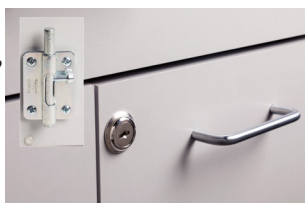

24" Base Cabinet

8024 Base Cabinet

- 2 adjustable shelves
- Easy-clean, all laminate surfaces
- Tough, chip resistant edges
- Unit is pre-assembled to save installation time
- Fully adjustable, soft-close hinges
- 3.25" backsplash included with top
- Satin finish pulls
- Choice of solid color or woodgrain laminate finishes for cabinet
- Choice of 6 laminate countertop finishes
- Customizable with options

1

SPECIFICATIONS

24" W x 18" D x 35" H

Options

022 Sink

066 Door Locks &
Inside Latch

0076 Wall Mount
Desk with 1 Leg & 1
Drawer.

Cabinet and Countertop colors