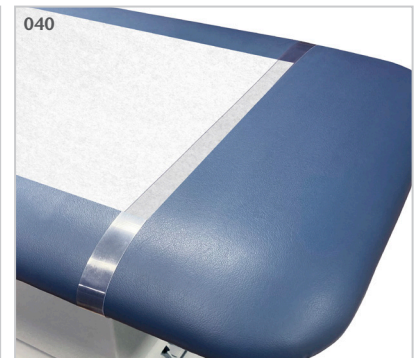

Paper Dispenser/Cutter Combo

- Paper dispenser and paper cutter ordered as one option

034