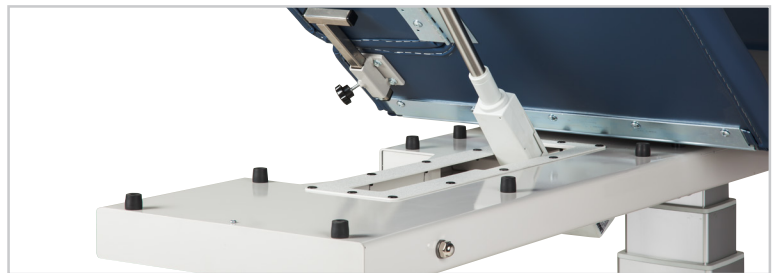

Multi-Use, Imaging Table with Stirrups and Drop Window

MODEL 80079

- Three-section table with manual, pneumatic adjustable backrest, manual footrest, stirrups and window drop
- Footrest is adjustable from either side and raises up to 30° from flat position
- Optional side rails & casters
- Trendelenburg/Reverse Trendelenburg plus or minus 15°
- Easy-to-use hand control
- All-welded base and top frame
- Unobstructed base design
- Dual column lift system adds rigidity
- Paper dispenser, cutter and positioning straps included
- Optional side rails & casters available
- 34" wide model available
- Model 80079: 500 lbs lift capacity under normal use
- Model 80079-X: 600 lbs lift capacity under normal use

80079-X Extra-Wide 34" width model (86.36 cm)

Upholstery Colors

OPTIONS

Side Rails (pair)

- 3 height positions
- Plunger height adjustment

098

Power Backrest

(Trendelenburg Tables only)

- Smooth, power control raises to 80° and lowers to flat

011

Power Footrest

- Smooth, power control lowers to 30° and raises to flat

090

Locking Casters

- Heavy duty, rubber wheel, easy-roll casters

087