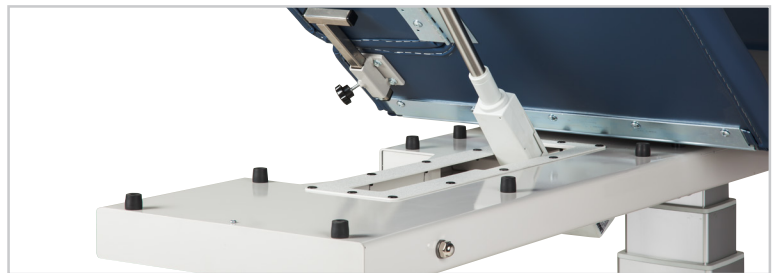

Power, Imaging Table with Three-Section Top and Drop Window

MODEL 80073

- Three-piece top with manual, pneumatic adjustable backrest, manual footrest and window drop
- Footrest is adjustable from either side and raises up to 30° from flat position
- Optional side rails & casters (see options on page 2)
- Trendelenburg/Reverse Trendelenburg plus or minus 15°
- Easy-to-use hand control
- All-welded base and top frame
- Unobstructed base design
- Dual column lift system adds rigidity
- Paper dispenser, cutter and positioning straps included
- Optional side rails & casters available
- 34" wide model available
- Model 80073: 500 lbs lift capacity under normal use
- Model 80073-X: 600 lbs lift capacity under normal use

80073-X Extra-Wide 34" width model

Upholstery Colors

OPTIONS

Side Rails (pair)

- 3 height positions
- Plunger height adjustment

098

Power Backrest

(Trendelenburg Tables only)

- Smooth, power control raises to 80° and lowers to flat

011

Power Footrest

- Smooth, power control lowers to 30° and raises to flat

090

Locking Casters

- Heavy duty, rubber wheel, easy-roll casters

087