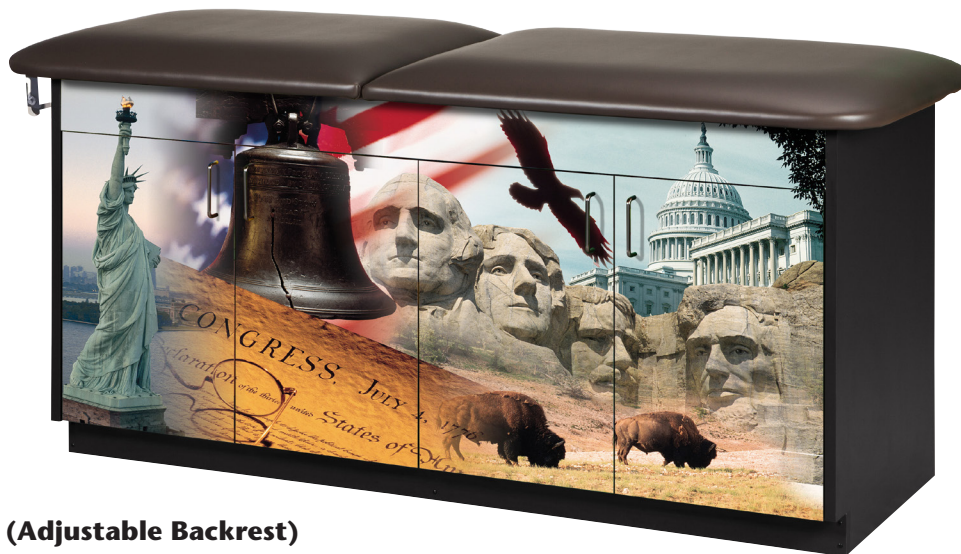

Adventure Series, Americana, Treatment Table

MODEL 7945 (Adjustable Backrest)

MODEL 7945-1 (Flat Top)

- Clinton original themes
- Easy to clean laminate surfaces
- All graphics are permanently embedded in the high pressure laminate and will not peel off
- 2" of firm foam padding
- 4 door storage with 2 adjustable shelves
- Scratch and mar resistant surfaces
- Chip resistant PVC edges
- Premium, stain-resistant, woven, knit-backed vinyl upholstery in Gunmetal
- Soft-close, door hinges
- Graphics are on one long side with slate gray ends and back
- Top features seamless rounded outside corners
- Paper dispenser included
- Available with or without backrest

SPECIFICATIONS (BOTH MODELS)

68"L x 27"W x 33"H

California residents please be advised of the following, pursuant to Proposition 65:

! **WARNING:** This product can expose you to chemicals, including chromium, which is known to the State of California to cause cancer or reproductive toxicity. For more information go to www.P65Warnings.ca.gov.