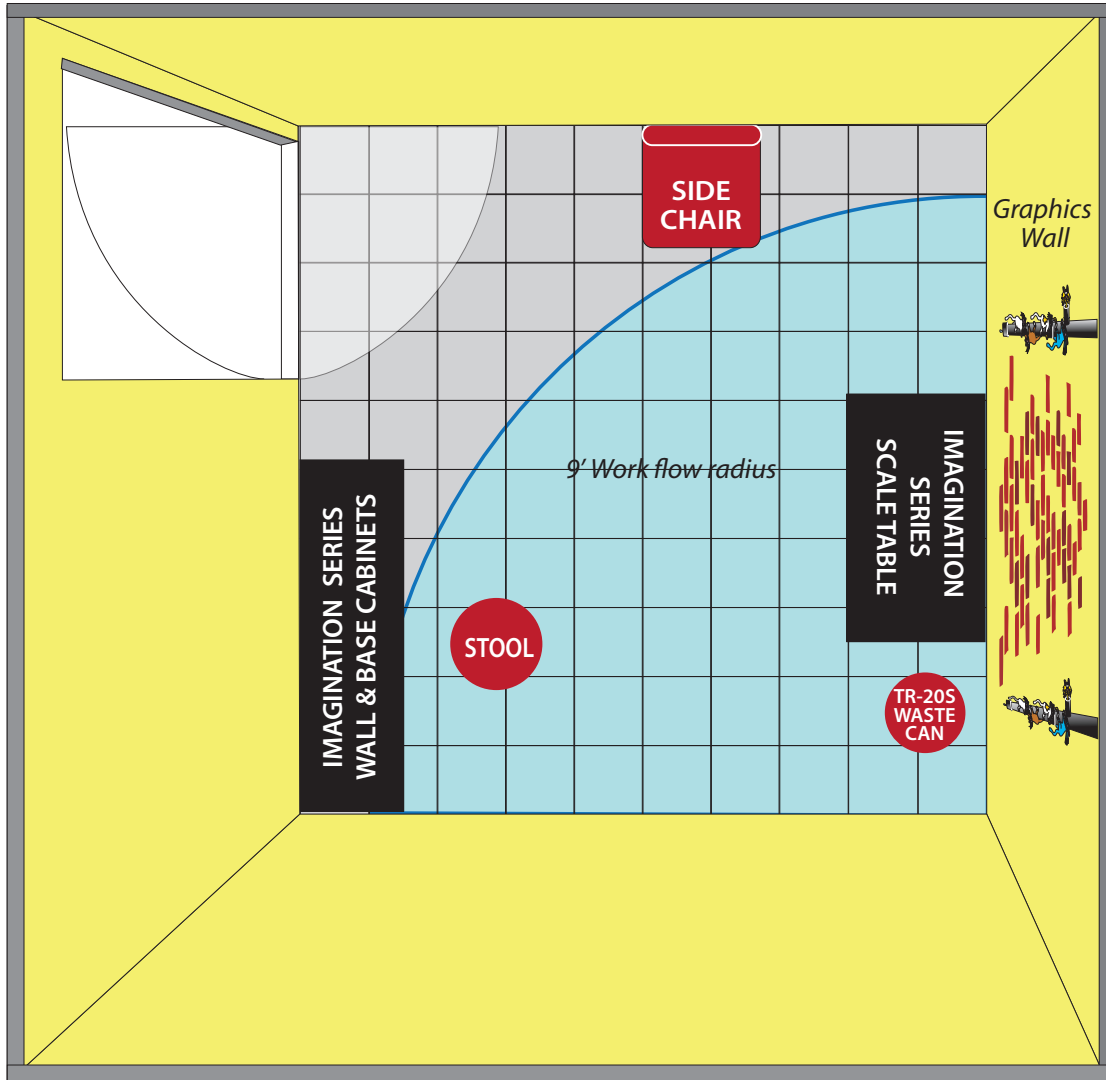

### TABLE FEATURES

- Clinton original illustrations
- Easy to clean laminate surfaces
- All graphics are permanently embedded in the high pressure laminate and will not peel off
- Graphics are on one long side and two short ends. Back is slate gray. Only manufactured as pictured.
- Comfortable work height of 36"
- Top is rimmed on three sides for safety
- Top's front and back rim edges are beveled and the corners rounded for safety
- Easy-clean, replaceable center pad
- Built-in infantometer with folding ends for measuring height
- Easy access to weight, measurement and storage
- Choose to access concealed paper dispenser from either end
- Recessed front toe kick
- Easy-clean all laminate base
- Ample 2 door and 1 drawer storage
- Soft-close, door hinges

# 10' X 10' FLOOR PLAN

Optional Items in Red

1 Square = 1 foot

**NOTE:** These are suggested floor plans. Please check local building and fire codes before beginning any construction or renovations.

*Walls*  
2022-40 Banana Yellow