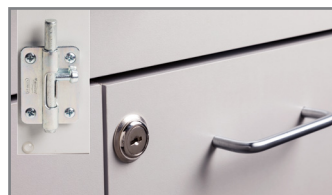

Options

066 Door & Inside Latch Combo