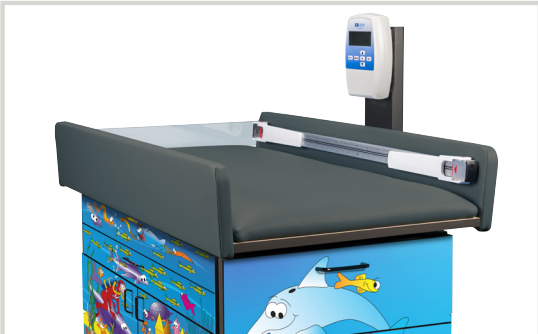

Imagination Series, Ocean Commotion, Pediatric Scale Table

MODEL 7836

TABLE FEATURES

- Clinton original illustrations
- Easy to clean laminate surfaces
- All graphics are permanently embedded in the high pressure laminate and will not peel off
- Graphics are on one long side and two short ends. Back is slate gray. Only manufactured as pictured.
- Comfortable work height of 36"
- Top is rimmed on three sides for safety
- Top's front and back rim edges are beveled and the corners rounded for safety
- Easy-clean, replaceable center pad
- Built-in infantometer with folding ends for measuring height
- Easy access to weight, measurement and storage
- Choose to access concealed paper dispenser from either end
- Recessed front toe kick
- Easy-clean all laminate base
- Ample 2 door and 1 drawer storage
- Soft-close, door hinges

MODEL 7836 SPECIFICATIONS

43"W x 24"D x 38.5"H

SCALE FEATURES

- Dependable, accurate Doran® scale
- Easy-read digital display
- Auto calibration on start-up
- Auto shut-off
- Electric or battery operation (6 AA batteries required)
- Weights in increments of lbs., ozs. or kilos
- Minimum registered weight is 5 lbs.—Maximum weight for scale is 40 lbs.

Infantometer

Built-in infantometer with folding ends for measuring height

Paper Dispenser

Choose to access concealed paper dispenser from either end

Rimmed Top with Beveled Edges

Top is rimmed on three sides for safety and the front and back rim edges are beveled and the corners rounded for safety

Padded Top

Easy-clean, padded, upholstered top for comfort

Scale Head

Easy-read, digital display