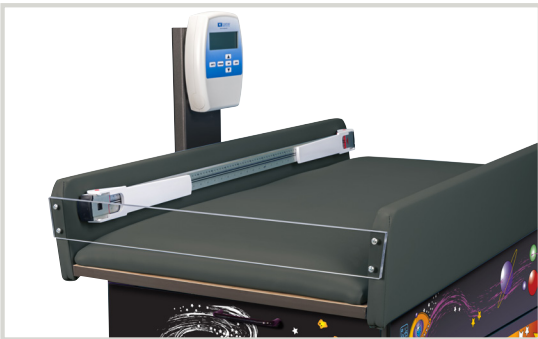

Rimmed Top with Beveled Edges

Top is rimmed on three sides for safety and the front and back rim edges are beveled and the corners rounded for safety