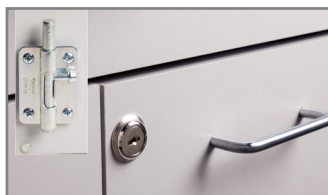

066 Door & Inside Latch Combo