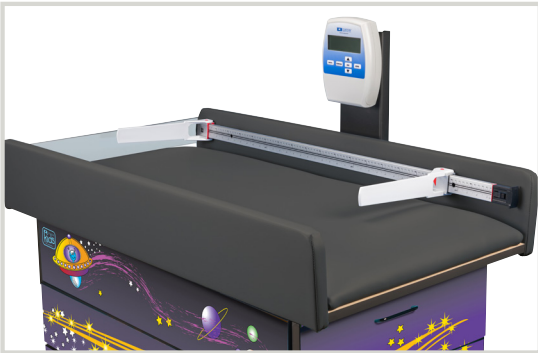

Features

Infantometer

Built-in infantometer with folding ends for measuring height