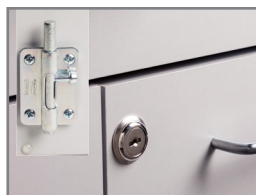

Discover Series, Sweet Dreams Candy Factory, Treatment Table

MODEL 7370-71 (Adjustable Backrest)

MODEL 7370-71-088 (Flat Top)

- Clinton original themes
- Easy to clean laminate surfaces
- All graphics are permanently embedded in the high pressure laminate and will not peel off
- 2" of firm foam padding
- 4 door storage with 2 adjustable shelves
- Scratch and mar resistant surfaces
- Chip resistant PVC edges
- Premium, stain-resistant, woven, knit-backed vinyl upholstery
- Soft-close, Euro style door hinges
- Graphics are on one long side with gray ends and back
- Top features seamless rounded outside corners
- Paper dispenser included
- Available with or without backrest

SPECIFICATIONS (BOTH MODELS)

72"L x 27"W x 33"H

California residents please be advised of the following, pursuant to Proposition 65:

WARNING: This product can expose you to chemicals, including chromium, which is known to the State of California to cause cancer or reproductive toxicity. For more information go to www.P65Warnings.ca.gov.

1

Options

066 Door & Inside Latch Combo

040 Paper Cutter

Standard Upholstery

Slate Blue

Wedgewood

Royal Blue