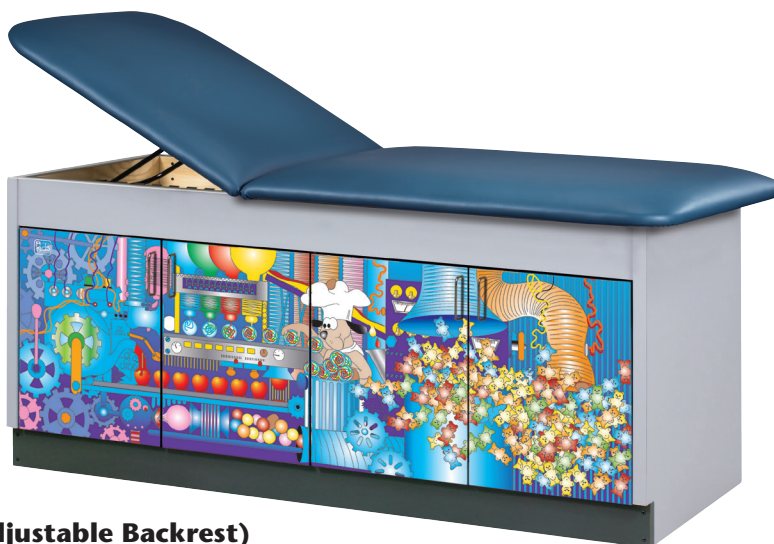

Discover Series, Sweet Dreams Candy Factory, Treatment Table

MODEL 7370-71 (Adjustable Backrest)

MODEL 7370-71-088 (Flat Top)

- Clinton original themes
- Easy to clean laminate surfaces
- All graphics are permanently embedded in the high pressure laminate and will not peel off
- 2" of firm foam padding
- 4 door storage with 2 adjustable shelves
- Scratch and mar resistant surfaces
- Chip resistant PVC edges
- Premium, stain-resistant, woven, knit-backed vinyl upholstery
- Soft-close, Euro style door hinges
- Graphics are on one long side with gray ends and back
- Top features seamless rounded outside corners
- Paper dispenser included
- Available with or without backrest

SPECIFICATIONS (BOTH MODELS)

72"L x 27"W x 33"H

California residents please be advised of the following, pursuant to Proposition 65:

WARNING: This product can expose you to chemicals, including chromium, which is known to the State of California to cause cancer or reproductive toxicity. For more information go to www.P65Warnings.ca.gov.