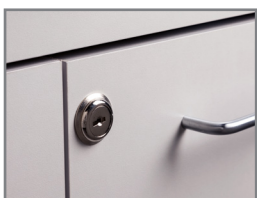

055 Door Locks