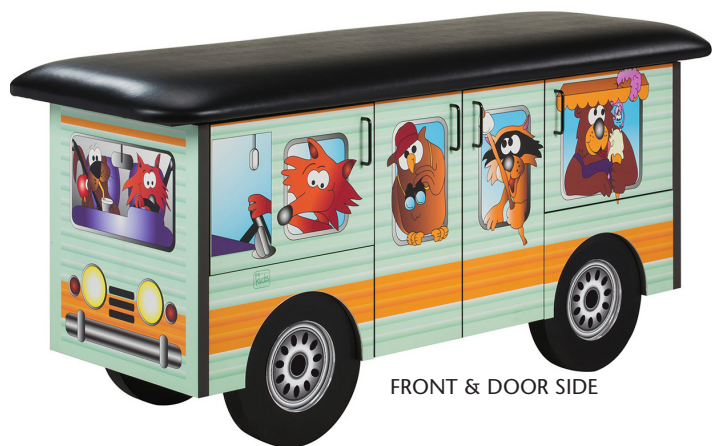

Fun Series, Cool Camper, Treatment Table

FRONT & DOOR SIDE

BACK & OPPOSITE SIDE

MODEL 7050

- Clinton original illustrations
- All graphics are permanently embedded in the high pressure laminate and will not peel off
- Graphics are on two long side and two short ends, manufactured as pictured
- Optional locking doors available
- All colors are as shown
- 3 Storage compartments with one adjustable shelf each
- Soft-close, door hinges
- Chip resistant PVC edges
- Seamless rounded corner top
- Premium, stain resistant, woven knit back upholstery (black)
- Adjustable feet
- Doors are only on one side
- Paper dispenser included
- Special order reverse side doors are available
- 350 lbs. load capacity under normal use

7050 SPECIFICATIONS

72"L x 27"W x 34"H

California residents please be advised of the following, pursuant to Proposition 65:

WARNING: This product can expose you to chemicals, including chromium, which is known to the State of California to cause cancer or reproductive toxicity. For more information go to www.P65Warnings.ca.gov.

Black