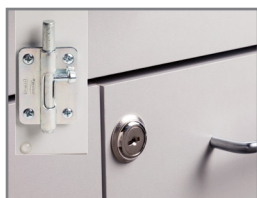

Options

066 Door & Inside Latch Combo