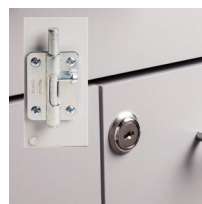

72" Fashion Finish, Cart-Mate, Split Cabinet

58072SR CABINET

- Fashion Finish base cabinet with 4 doors, 2 adjustable shelves, 2 drawers and cart-port
- Easy-clean, all laminate surfaces
- Tough, chip resistant edges
- Unit is pre-assembled to save installation time
- Fully adjustable, soft-close hinges
- 3.25" backsplash included with top
- Satin finish pulls
- Optional sink positioned as shown
- Choice of select Fashion Finish colors
- Choice of laminate top colors
- Door locks available

Black Alicante

OPTIONS

022 Stainless Steel sink and chrome faucet set

055 Door & Drawer Locks

066 Door Locks & Inside Latch

044 Add 5 Drawers 5 drawers

42 Cart Option

43 Cart Option