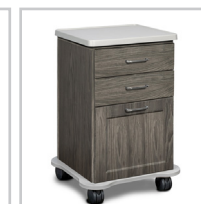

72" Fashion Finish, Cart-Mate, Split Cabinet

58072SR CABINET

- Fashion Finish base cabinet with 4 doors, 2 adjustable shelves, 2 drawers and cart-port
- Easy-clean, all laminate surfaces
- Tough, chip resistant edges
- Unit is pre-assembled to save installation time
- Fully adjustable, soft-close hinges
- 3.25" backsplash included with top
- Satin finish pulls
- Optional sink positioned as shown
- Choice of select Fashion Finish colors
- Choice of laminate top colors
- Door locks available

CART

- Fashion Finish cabinet mounted on four, locking, 3" swivel casters
- Four drawers that hold up to 75 lbs. each
- ClintonClean™ solid plastic bumper
- One-piece, vacuum-formed, gray-haircell, textured, top rimmed on all sides
- Satin finish pulls
- Fashion Finish color to match cabinet
- Drawer locks available

CART-MATE™
CABINETS

Shown with -022 optional sink

OVERALL CABINET SPECIFICATIONS

72" W x 18" D x 35" H

OVERALL CART SPECIFICATIONS

20" W x 18.5" D x 29.5" H

California residents please be advised of the following, pursuant to Proposition 65:

Black Alicante

OPTIONS

022 Stainless Steel sink and chrome faucet set

055 Door & Drawer Locks

066 Door Locks & Inside Latch

044 Add 5 Drawers 5 drawers

42 Cart Option

43 Cart Option