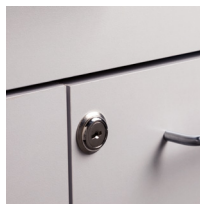

022 Stainless Steel sink and chrome faucet set

055 Door & Drawer Locks