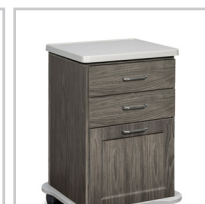

### 58072SR CABINET

- Fashion Finish base cabinet with 4 doors, 2 adjustable shelves, 2 drawers and cart-port
- Easy-clean, all laminate surfaces
- Tough, chip resistant edges
- Unit is pre-assembled to save installation time
- Fully adjustable, soft-close hinges
- 3.25" backsplash included with top
- Satin finish pulls
- Optional sink positioned as shown
- Choice of Arctic White or Metropolis Gray Fashion Finish
- Choice of 6 laminate top colors
- Door locks available

### OPTIONS

022 Stainless Steel sink and chrome faucet set

055 Door & Drawer Locks

066 Door Locks & Inside Latch

044 Add 5 Drawers 5 drawers

42 Cart Option

43 Cart Option