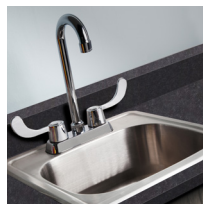

OPTIONS

022 Stainless Steel sink and chrome faucet set