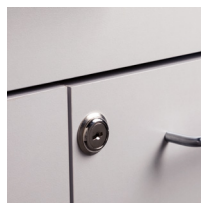

022 Stainless Steel sink and chrome faucet set

055 Door & Drawer Locks