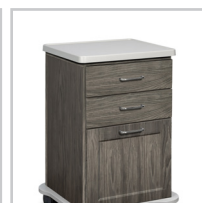

### 58072R CABINET

- Fashion Finish base cabinet with 4 doors, 2 adjustable shelves, 2 drawers and cart-port
- Easy-clean, all laminate surfaces
- Tough, chip resistant edges
- Unit is pre-assembled to save installation time
- Fully adjustable, soft-close hinges
- 3.25" backsplash included with top
- Satin finish pulls
- Optional sink positioned as shown
- Choice of Arctic White or Metropolis Gray Fashion Finish
- Choice of 6 laminate top colors
- Door locks available

### OPTIONS

022 Stainless Steel sink and chrome faucet set

055 Door & Drawer Locks

066 Door Locks & Inside Latch

044 Add 5 Drawers 5 drawers

42 Cart Option

43 Cart Option