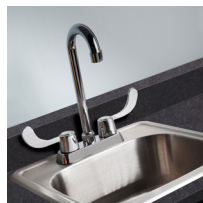

OPTIONS

022 Stainless Steel sink and chrome faucet set