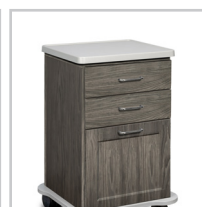

43 Cart Option