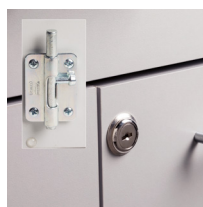

72" Fashion Finish, Cart-Mate Cabinet /Cart Right

58072MR CABINET

- Fashion Finish base cabinet with 4 doors, 2 adjustable shelves, 2 drawers and cart-port
- Easy-clean, all laminate surfaces
- Tough, chip resistant edges
- Unit is pre-assembled to save installation time
- Fully adjustable, soft-close hinges
- 3.25" backsplash included with top
- Satin finish pulls
- Optional sink positioned as shown
- Choice of Arctic White or Metropolis Gray Fashion Finish
- Choice of 6 laminate top colors
- Door locks available

1

OVERALL CABINET SPECIFICATIONS

72" W x 18" D x 35" H

OVERALL CART SPECIFICATIONS

20" W x 18.5" D x 29.5" H

OPTIONS

022 Stainless Steel sink and chrome faucet set

055 Door & Drawer Locks