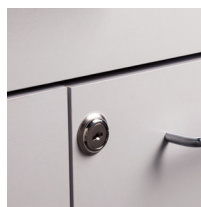

72" Fashion Finish, Cart-Mate Cabinet /Cart Right

58072MR CABINET

- Fashion Finish base cabinet with 4 doors, 2 adjustable shelves, 2 drawers and cart-port
- Easy-clean, all laminate surfaces
- Tough, chip resistant edges
- Unit is pre-assembled to save installation time
- Fully adjustable, soft-close hinges
- 3.25" backsplash included with top
- Satin finish pulls
- Optional sink positioned as shown
- Choice of Arctic White or Metropolis Gray Fashion Finish
- Choice of 6 laminate top colors
- Door locks available

1

OVERALL CABINET SPECIFICATIONS

72" W x 18" D x 35" H

OVERALL CART SPECIFICATIONS

20" W x 18.5" D x 29.5" H

OPTIONS

022 Stainless Steel sink and chrome faucet set

055 Door & Drawer Locks