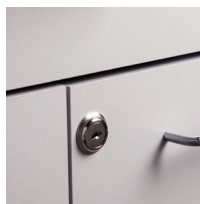

022 Stainless Steel sink and chrome faucet set

055 Door & Drawer Locks