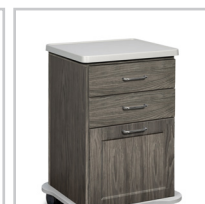

### 58072ML CABINET

- Fashion Finish base cabinet with 4 doors, 2 adjustable shelves, 2 drawers and cart-port
- Easy-clean, all laminate surfaces
- Tough, chip resistant edges
- Unit is pre-assembled to save installation time
- Fully adjustable, soft-close hinges
- 3.25" backsplash included with top
- Satin finish pulls
- Optional sink positioned as shown
- Choice of Arctic White or Metropolis Gray Fashion Finish
- Choice of 6 laminate top colors
- Door locks available

### OPTIONS

022 Stainless Steel sink and chrome faucet set

055 Door & Drawer Locks

066 Door Locks & Inside Latch

044 Add 5 Drawers  
5 drawers

42 Cart Option

43 Cart Option