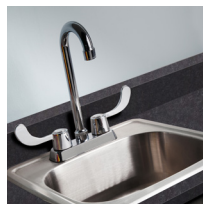

72" Fashion Finish, Cart-Mate Cabinet /Cart Left

58072L CABINET

- Fashion Finish base cabinet with 4 doors, 2 adjustable shelves, 2 drawers and cart-port
- Easy-clean, all laminate surfaces
- Tough, chip resistant edges
- Unit is pre-assembled to save installation time
- Fully adjustable, soft-close hinges
- 3.25" backsplash included with top
- Satin finish pulls
- Optional sink positioned as shown
- Choice of Arctic White or Metropolis Gray Fashion Finish
- Choice of 6 laminate top colors
- Door locks available

CART

- Fashion Finish cabinet mounted on four, locking, 3" swivel casters
- 4 soft-close drawers that hold up to 75 lbs. each
- ClintonClean™ solid plastic bumper
- One-piece, vacuum-formed, gray-haircell, textured, top rimmed on all sides
- Satin finish pulls
- Fashion Finish color to match cabinet
- Drawer locks available

CART-MATE
CABINETS™

Shown with -022 optional sink

fashionfinish
CASEWORK BY CLINTON

California residents please be advised of the following, pursuant to Proposition 65:

WARNING: This product can expose you to chemicals, including chromium, which is known to the State of California to cause cancer or reproductive toxicity. For more information go to www.P65Warnings.ca.gov.

1

OVERALL CABINET SPECIFICATIONS

72" W x 18" D x 35" H

OVERALL CART SPECIFICATIONS

20" W x 18.5" D x 29.5" H

OPTIONS

022 Stainless Steel sink and chrome faucet set

055 Door & Drawer Locks