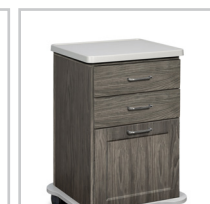

43 Cart Option