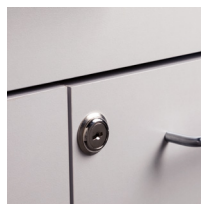

72" Fashion Finish, Cart-Mate Cabinet /Cart Left

58072L CABINET

- Fashion Finish base cabinet with 4 doors, 2 adjustable shelves, 2 drawers and cart-port
- Easy-clean, all laminate surfaces
- Tough, chip resistant edges
- Unit is pre-assembled to save installation time
- Fully adjustable, soft-close hinges
- 3.25" backsplash included with top
- Satin finish pulls
- Optional sink positioned as shown
- Choice of Arctic White or Metropolis Gray Fashion Finish
- Choice of 6 laminate top colors
- Door locks available

1

OVERALL CABINET SPECIFICATIONS

72" W x 18" D x 35" H

OVERALL CART SPECIFICATIONS

20" W x 18.5" D x 29.5" H

OPTIONS

022 Stainless Steel sink and chrome faucet set

055 Door & Drawer Locks