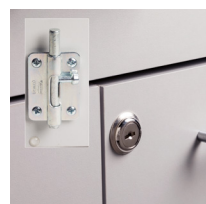

72" Fashion Finish, Cart-Mate Cabinet /Cart Left

58072L CABINET

- Fashion Finish base cabinet with 4 doors, 2 adjustable shelves, 2 drawers and cart-port
- Easy-clean, all laminate surfaces
- Tough, chip resistant edges
- Unit is pre-assembled to save installation time
- Fully adjustable, soft-close hinges
- 3.25" backsplash included with top
- Satin finish pulls
- Optional sink positioned as shown
- Choice of Arctic White or Metropolis Gray Fashion Finish
- Choice of 6 laminate top colors
- Door locks available

1

OVERALL CABINET SPECIFICATIONS

72" W x 18" D x 35" H

OVERALL CART SPECIFICATIONS

20" W x 18.5" D x 29.5" H

OPTIONS

022 Stainless Steel sink and chrome faucet set

055 Door & Drawer Locks