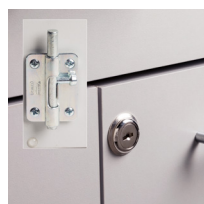

66" Fashion Finish, Cart-Mate Cabinet/Cart Left

58066R CABINET

- Fashion Finish base cabinet with 3 doors, 2 adjustable shelves, 2 drawers and cart-port
- Easy-clean, all laminate surfaces
- Tough, chip resistant edges
- Unit is pre-assembled to save installation time
- Fully adjustable, soft-close hinges
- 3.25" backsplash included with top
- Satin finish pulls
- Optional sink positioned as shown
- Choice of Arctic White or Metropolis Gray Fashion Finish
- Choice of 6 laminate top colors
- Door locks available

1

OVERALL CABINET SPECIFICATIONS

66" W x 18" D x 35" H

OVERALL CART SPECIFICATIONS

20" W x 18.5" D x 29.5" H

OPTIONS

022 Stainless Steel sink and chrome faucet set

055 Door & Drawer Locks