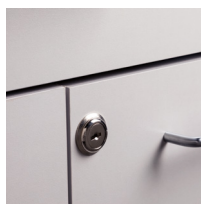

66" Fashion Finish, Cart-Mate Cabinet/Cart Left

58066R CABINET

- Fashion Finish base cabinet with 3 doors, 2 adjustable shelves, 2 drawers and cart-port
- Easy-clean, all laminate surfaces
- Tough, chip resistant edges
- Unit is pre-assembled to save installation time
- Fully adjustable, soft-close hinges
- 3.25" backsplash included with top
- Satin finish pulls
- Optional sink positioned as shown
- Choice of Arctic White or Metropolis Gray Fashion Finish
- Choice of 6 laminate top colors
- Door locks available

1

OVERALL CABINET SPECIFICATIONS

66" W x 18" D x 35" H

OVERALL CART SPECIFICATIONS

20" W x 18.5" D x 29.5" H

OPTIONS

022 Stainless Steel sink and chrome faucet set

055 Door & Drawer Locks