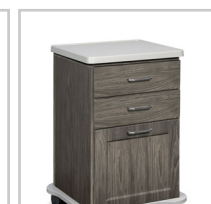

43 Cart Option