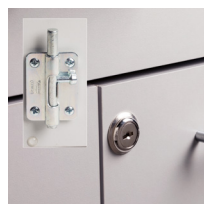

66" Fashion Finish, Cart-Mate Cabinet/Cart Right

CART-MATE™
CABINETS

58066MR

CABINET

- Fashion Finish base cabinet with 3 doors, 2 adjustable shelves, 2 drawers and cart-port
- Easy-clean, all laminate surfaces
- Tough, chip resistant edges
- Unit is pre-assembled to save installation time
- Fully adjustable, soft-close hinges
- 3.25" backsplash included with top
- Satin finish pulls
- Optional sink positioned as shown
- Choice of Arctic White or Metropolis Gray Fashion Finish
- Choice of 6 laminate top colors
- Door locks available

1

OVERALL CABINET SPECIFICATIONS

66" W x 18" D x 35" H

OVERALL CART SPECIFICATIONS

20" W x 18.5" D x 29.5" H

OPTIONS

022 Stainless Steel sink and chrome faucet set

055 Door & Drawer Locks