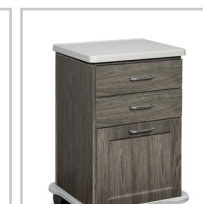

43 Cart Option