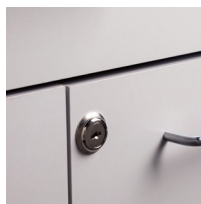

66" Fashion Finish, Cart-Mate Cabinet/Cart Right

CART-MATE™
CABINETS

58066MR

CABINET

- Fashion Finish base cabinet with 3 doors, 2 adjustable shelves, 2 drawers and cart-port
- Easy-clean, all laminate surfaces
- Tough, chip resistant edges
- Unit is pre-assembled to save installation time
- Fully adjustable, soft-close hinges
- 3.25" backsplash included with top
- Satin finish pulls
- Optional sink positioned as shown
- Choice of Arctic White or Metropolis Gray Fashion Finish
- Choice of 6 laminate top colors
- Door locks available

1

OVERALL CABINET SPECIFICATIONS

66" W x 18" D x 35" H

OVERALL CART SPECIFICATIONS

20" W x 18.5" D x 29.5" H

OPTIONS

022 Stainless Steel sink and chrome faucet set

055 Door & Drawer Locks