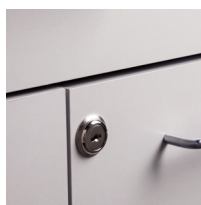

022 Stainless Steel sink and chrome faucet set

055 Door & Drawer Locks