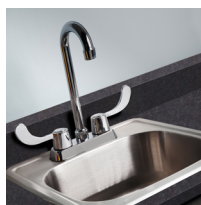

OPTIONS

022 Stainless Steel sink and chrome faucet set