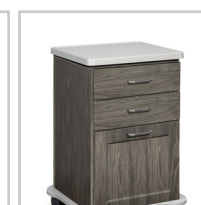

#### CABINET

- Fashion Finish base cabinet with 3 doors, 2 adjustable shelves, 2 drawers and cart-port
- Easy-clean, all laminate surfaces
- Tough, chip resistant edges
- Unit is pre-assembled to save installation time
- Fully adjustable, soft-close hinges
- 3.25" backsplash included with top
- Satin finish pulls
- Optional sink positioned as shown
- Choice of Arctic White or Metropolis Gray Fashion Finish
- Choice of 6 laminate top colors
- Door locks available

#### OPTIONS

022 Stainless Steel sink and chrome faucet set

055 Door & Drawer Locks

066 Door Locks & Inside Latch

044 Add 5 Drawers 5 drawers

42 Cart Option

43 Cart Option