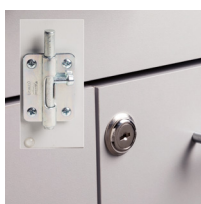

1

OVERALL CABINET SPECIFICATIONS

66" W x 18" D x 35" H

OVERALL CART SPECIFICATIONS

20" W x 18.5" D x 29.5" H

OPTIONS

022 Stainless Steel sink and chrome faucet set

055 Door & Drawer Locks