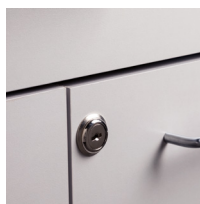

66" Fashion Finish, Cart-Mate Cabinet/Cart Left

CART-MATE™
CABINETS

58066L CABINET

- Fashion Finish base cabinet with 3 doors, 2 adjustable shelves, 2 drawers and cart-port
- Easy-clean, all laminate surfaces
- Tough, chip resistant edges
- Unit is pre-assembled to save installation time
- Fully adjustable, soft-close hinges
- 3.25" backsplash included with top
- Satin finish pulls
- Optional sink positioned as shown
- Choice of Arctic White or Metropolis Gray Fashion Finish
- Choice of 6 laminate top colors
- Door locks available

1

OVERALL CABINET SPECIFICATIONS

66" W x 18" D x 35" H

OVERALL CART SPECIFICATIONS

20" W x 18.5" D x 29.5" H

OPTIONS

022 Stainless Steel sink and chrome faucet set

055 Door & Drawer Locks