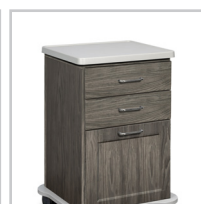

43 Cart Option