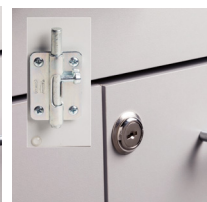

60" Fashion Finish, Cart-Mate Cabinet/Cart Right

58060R CABINET

- Fashion Finish base cabinet with 2 doors, 2 adjustable shelves, 2 drawers and cart-port
- Easy-clean, all laminate surfaces
- Tough, chip resistant edges
- Unit is pre-assembled to save installation time
- Fully adjustable, soft-close hinges
- 3.25" backsplash included with top
- Satin finish pulls
- Optional sink positioned as shown
- Choice of Arctic White or Metropolis Gray Fashion Finish
- Choice of 6 laminate top colors
- Door locks available

OVERALL CABINET SPECIFICATIONS

60" W x 18" D x 35" H

OVERALL CART SPECIFICATIONS

20" W x 18.5" D x 29.5" H

OPTIONS

022 Stainless Steel sink and chrome faucet set

055 Door & Drawer Locks

066 Door Locks & Inside Latch