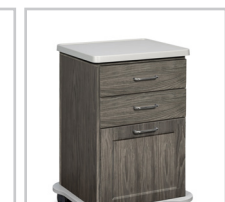

43 Cart Option