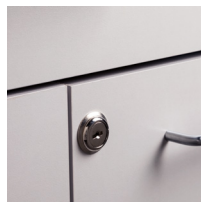

60" Fashion Finish, Cart-Mate Cabinet/Cart Right

58060R CABINET

- Fashion Finish base cabinet with 2 doors, 2 adjustable shelves, 2 drawers and cart-port
- Easy-clean, all laminate surfaces
- Tough, chip resistant edges
- Unit is pre-assembled to save installation time
- Fully adjustable, soft-close hinges
- 3.25" backsplash included with top
- Satin finish pulls
- Optional sink positioned as shown
- Choice of Arctic White or Metropolis Gray Fashion Finish
- Choice of 6 laminate top colors
- Door locks available

OVERALL CABINET SPECIFICATIONS

60" W x 18" D x 35" H

OVERALL CART SPECIFICATIONS

20" W x 18.5" D x 29.5" H

OPTIONS

022 Stainless Steel sink and chrome faucet set

055 Door & Drawer Locks

066 Door Locks & Inside Latch