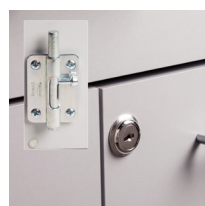

60" Fashion Finish, Cart-Mate Cabinet/Cart Right

CART-MATE™
CABINETS

58060MR

CABINET

- Fashion Finish base cabinet with 2 doors, 2 adjustable shelves, 2 drawers and cart-port
- Easy-clean, all laminate surfaces
- Tough, chip resistant edges
- Unit is pre-assembled to save installation time
- Fully adjustable, soft-close hinges
- 3.25" backsplash included with top
- Satin finish pulls
- Optional sink positioned as shown
- Choice of Arctic White or Metropolis Gray Fashion Finish
- Choice of 6 laminate top colors
- Door locks available

1

OVERALL CABINET SPECIFICATIONS

60" W x 18" D x 35" H

OVERALL CART SPECIFICATIONS

20" W x 18.5" D x 29.5" H

OPTIONS

022 Stainless Steel sink and chrome faucet set

055 Door & Drawer Locks