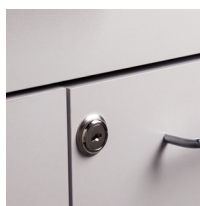

60" Fashion Finish, Cart-Mate Cabinet/Cart Right

CART-MATE™
CABINETS

58060MR

CABINET

- Fashion Finish base cabinet with 2 doors, 2 adjustable shelves, 2 drawers and cart-port
- Easy-clean, all laminate surfaces
- Tough, chip resistant edges
- Unit is pre-assembled to save installation time
- Fully adjustable, soft-close hinges
- 3.25" backsplash included with top
- Satin finish pulls
- Optional sink positioned as shown
- Choice of Arctic White or Metropolis Gray Fashion Finish
- Choice of 6 laminate top colors
- Door locks available

1

OVERALL CABINET SPECIFICATIONS

60" W x 18" D x 35" H

OVERALL CART SPECIFICATIONS

20" W x 18.5" D x 29.5" H

OPTIONS

022 Stainless Steel sink and chrome faucet set

055 Door & Drawer Locks