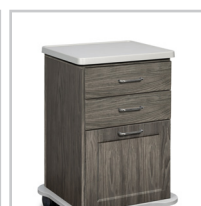

43 Cart Option